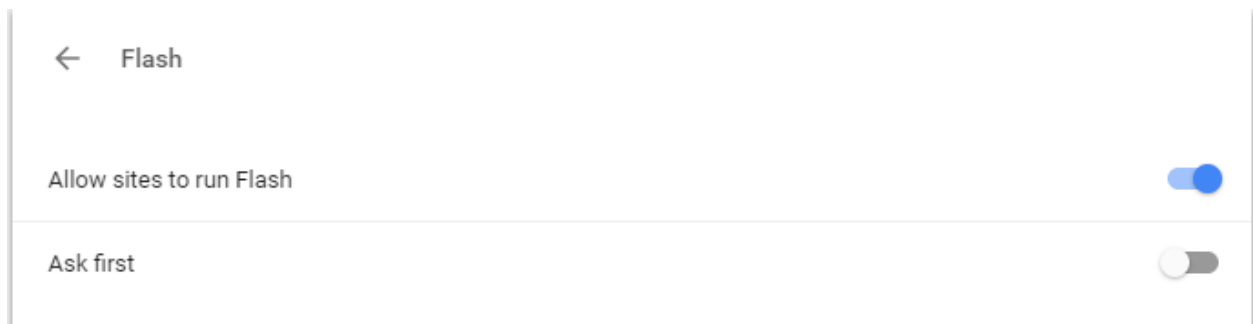

Enable Flash on Google Chrome

1. Type **chrome://settings/content** in the top url bar press enter. Select **Flash**

2. Turn on “allow sites to run flash” turn off “ask first”. Then retry the website you were trying to access