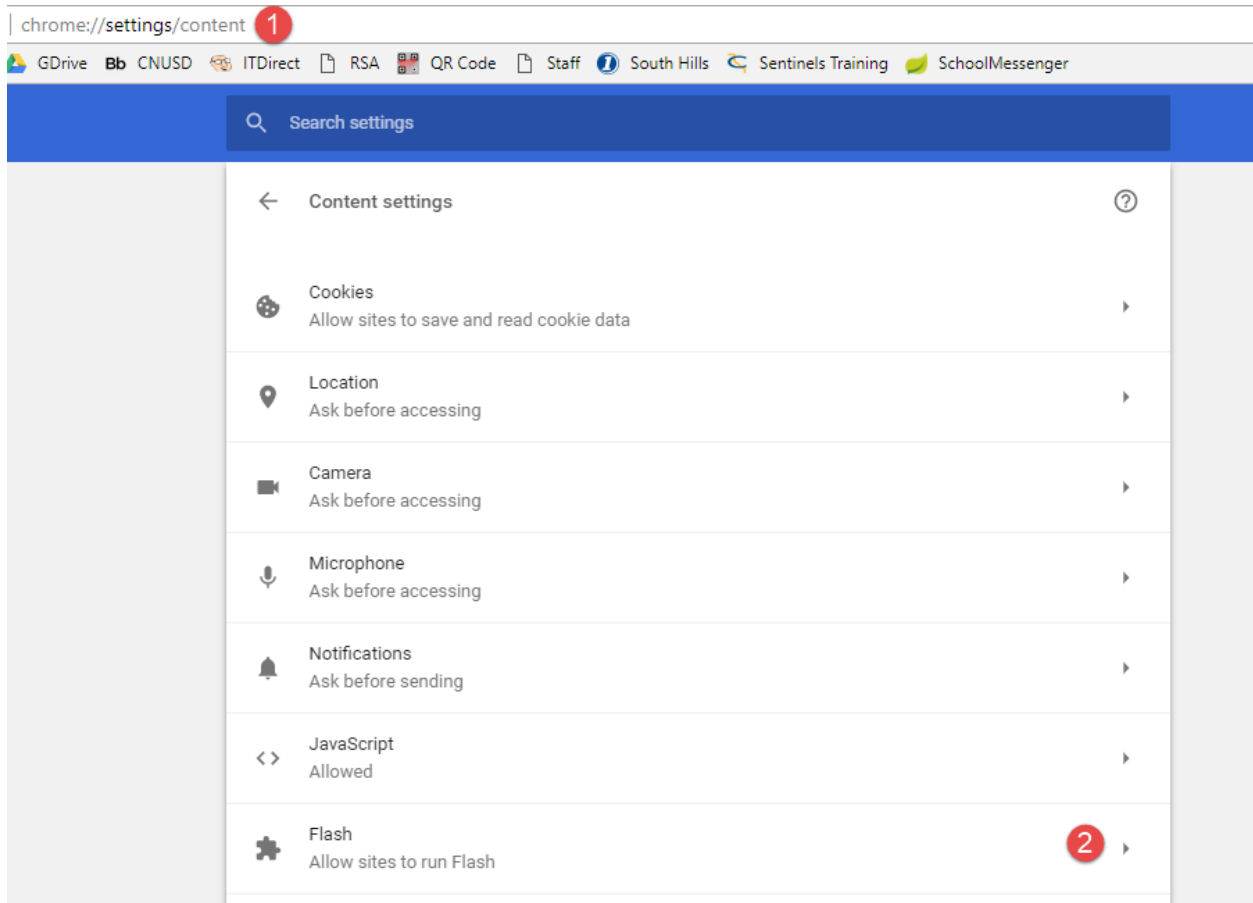

Enable Flash on Google Chrome

1. Type **chrome://settings/content** in the top url bar press enter. Select **Flash**

2. Turn on “allow sites to run flash” turn off “ask first”. Then retry the website you were trying to access